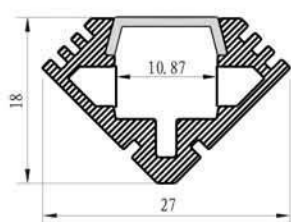

2718 Led Profil Leuchten

Die HC ICO1911 Profil Led Leuchten sind aus hochwertigen 6063 Flugzeugaluminium gefertigt in Verbindung mit High End Led Streifen, mit einem Leistungsverlust von unter 3% nach über 3000 Betriebsstunden. Perfektes Wärmemanagement und ein elegantes Designe zeichen diese Leuchten besonders aus.

2342 Led Profil Leuchten

Die HC ICO1911 Profil Led Leuchten sind aus hochwertigen 6063 Flugzeugaluminium gefertigt in Verbindung mit High End Led Streifen, mit einem Leistungsverlust von unter 3% nach über 3000 Betriebsstunden. Perfektes Wärmemanagement und ein elegantes Designe zeichen diese Leuchten besonders aus.