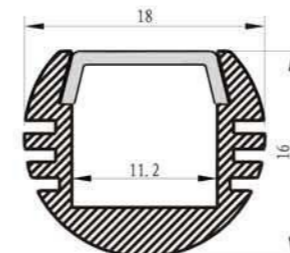

1216 Led Profil Leuchten

Die HC ICO1911 Profil Led Leuchten sind aus hochwertigen 6063 Flugzeugaluminium gefertigt in Verbindung mit High End Led Streifen, mit einem Leistungsverlust von unter 3% nach über 3000 Betriebsstunden. Perfektes Wärmemanagment und ein elegantes Designe zeichen diese Leuchten besonders aus.

1816 Led Profil Leuchten

Die HC ICO1911 Profil Led Leuchten sind aus hochwertigen 6063 Flugzeugaluminium gefertigt in Verbindung mit High End Led Streifen, mit einem Leistungsverlust von unter 3% nach über 3000 Betriebsstunden. Perfektes Wärmemanagment und ein elegantes Designe zeichen diese Leuchten besonders aus.