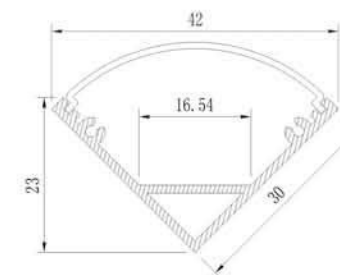

2718 Led Profil Leuchten

Die HC ICO1911 Profil Led Leuchten sind aus hochwertigen 6063 Flugzeugaluminium gefertigt in Verbindung mit High End Led Streifen, mit einem Leistungsverlust von unter 3% nach über 3000 Betriebsstunden. Perfektes Wärmemanagement und ein elegantes Designe zeichen diese Leuchten besonders aus.

2342 Led Profil Leuchten

Die HC ICO1911 Profil Led Leuchten sind aus hochwertigen 6063 Flugzeugaluminium gefertigt in Verbindung mit High End Led Streifen, mit einem Leistungsverlust von unter 3% nach über 3000 Betriebsstunden. Perfektes Wärmemanagement und ein elegantes Designe zeichen diese Leuchten besonders aus.